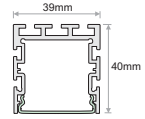

TETRA Series

- TETRA linear luminaire is available for surface, recessed, trimless or pendant application.
- L90/B10 50000h
- 3 SDCM
- IP40

Lighting management options:

On-Off/DALI/0..10V/1..10V/DMX512/PHASE CUT/IR/RF/PUSH BUTTON/Bluetooth